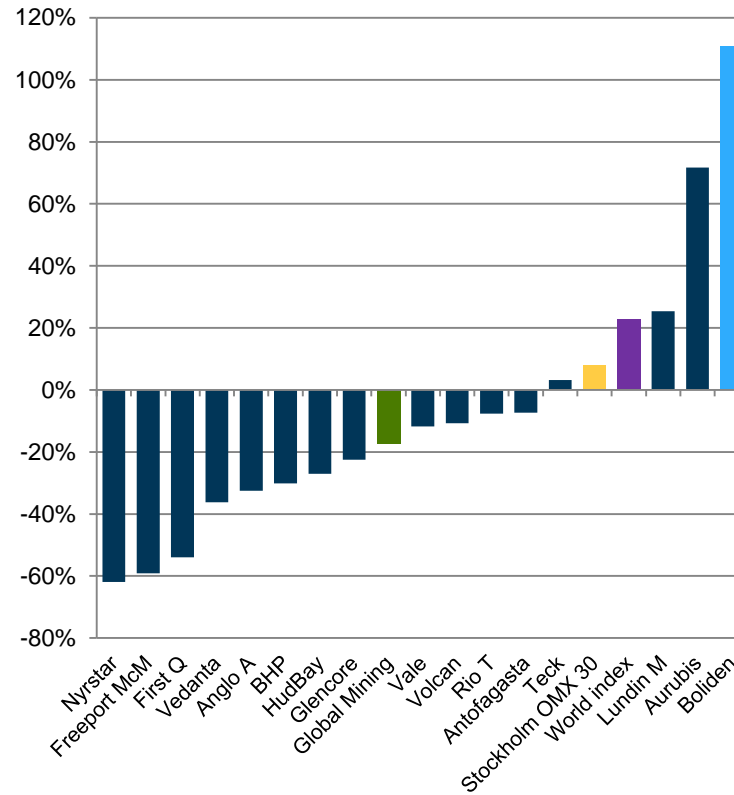

Total Shareholder Return (USD)

3 years

Source: Thomson Reuters Datastream August 14, 2017